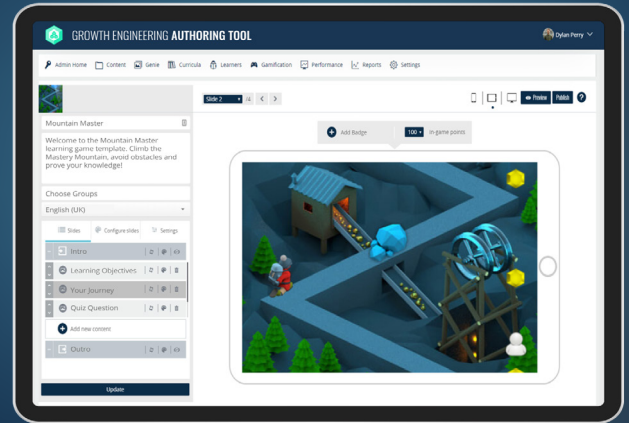

CONTENT CREATION

The **Impact Suite** comes locked and loaded with everything you need to delight your learners and deliver business success. But the fun doesn't have to stop there. Thanks to our Power-up options, you can now tap into Growth Engineering's boundless engagement expertise.