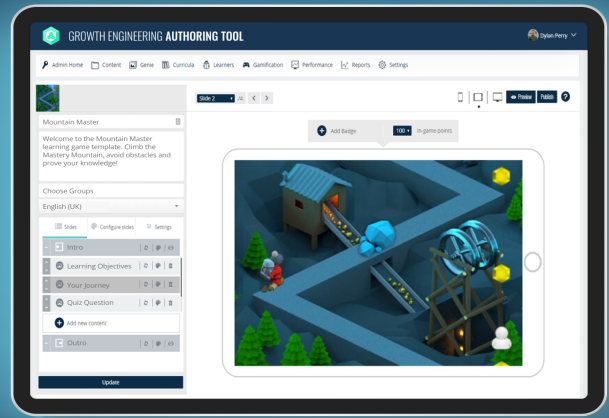

CONTENT CREATION

Impact Suite Power-Up

A learning system without engaging training content is like a theme park without any rides. So, let's get creative! Unleash our **Content Creation** Power-up to get access to our award-winning eLearning production services.

Have content available in a different format? We'll transform it into eLearning eye candy.

GAME PLAN

We can bring even the boldest vision to life through custom learning games.

We use Growth Engineering Authoring Tool and 20+ years of experience, to craft content your learners will love. By following our tried and tested production process, you'll get plenty of opportunities to review and provide feedback.