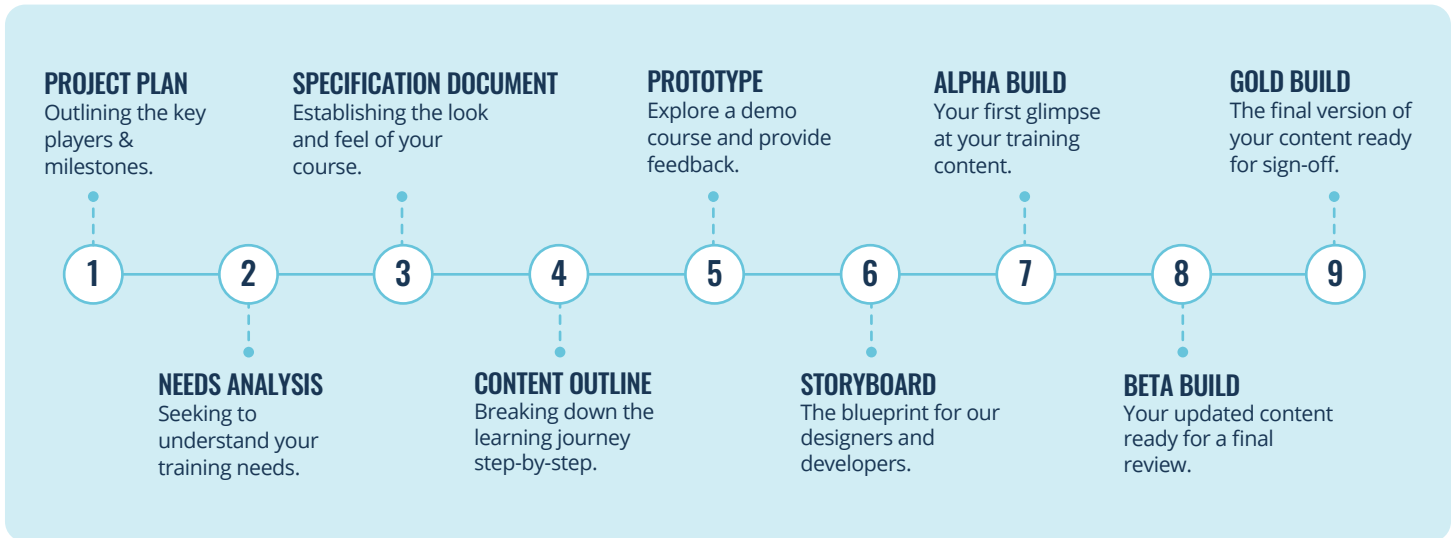

BLANK PAGE

Not sure where to start? Let's work together to outline your needs and craft a masterpiece.

THE BLUEPRINT

Already have a vision for eLearning excellence? Now let us help you bring it to life.

GLOW UP

Have content available in a different format? We'll transform it into eLearning eye candy.

GAME PLAN

We can bring even the boldest vision to life through custom learning games.

We use Growth Engineering Authoring Tool and 20+ years of experience, to craft content your learners will love. By following our tried and tested production process, you'll get plenty of opportunities to review and provide feedback.